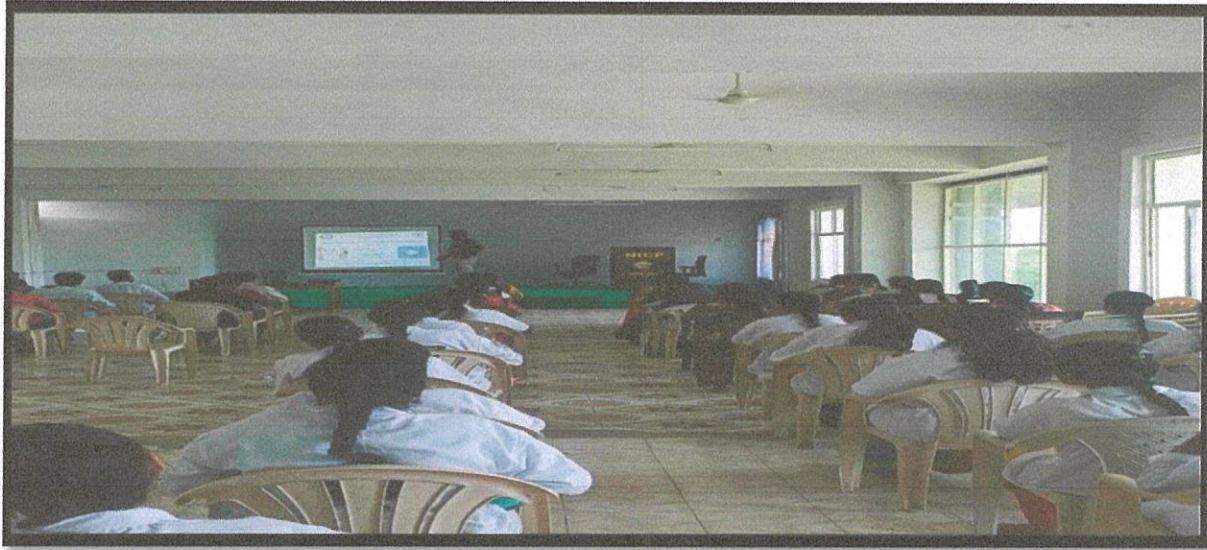

NIRMALA COLLEGE OF PHARMACY

Approved by PCI, New Delhi, Affiliated to JNTUA, Anantapuramu
Chennai –Hyderabad By Pass Road, Ukkayapalli, Kadapa – 516002

Resource Person Delivering a talk on Motivational