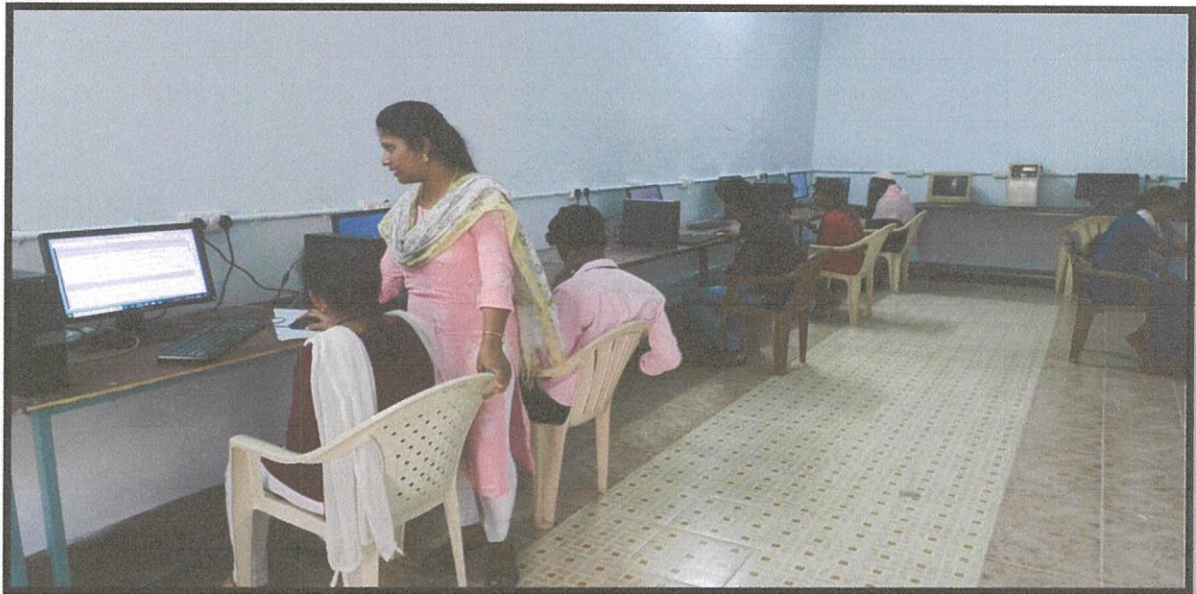

NIRMALA COLLEGE OF PHARMACY

Approved by PCI, New Delhi, Affiliated to JNTUA, Anantapuramu
Chennai –Hyderabad By Pass Road, Ukkayapalli, Kadapa – 516002

Resource Person Explaining Animal Simulator Software