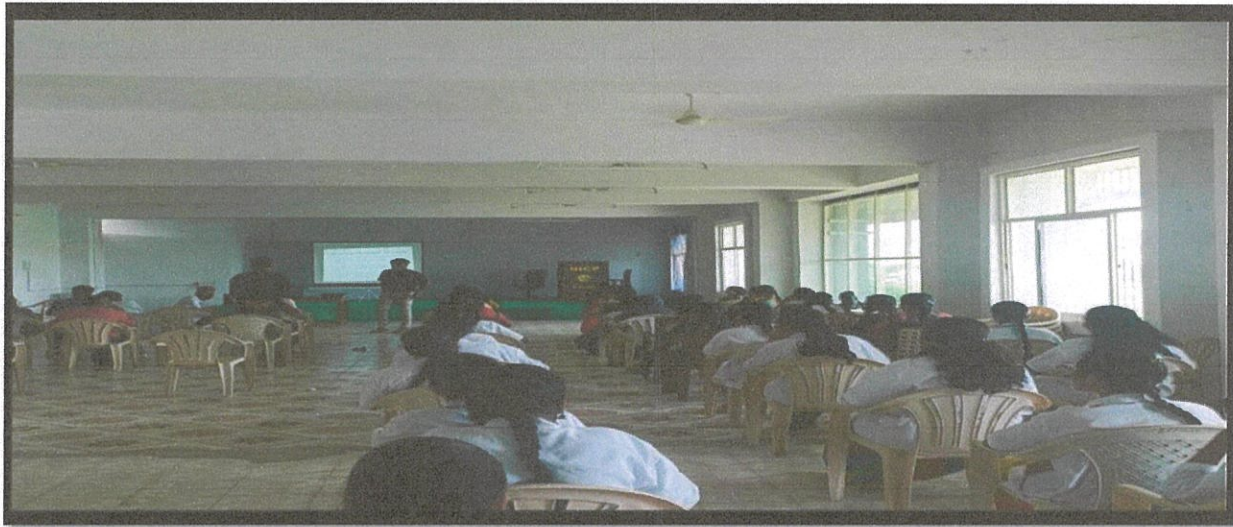

Resource Person Delivering a talk on Personality Development