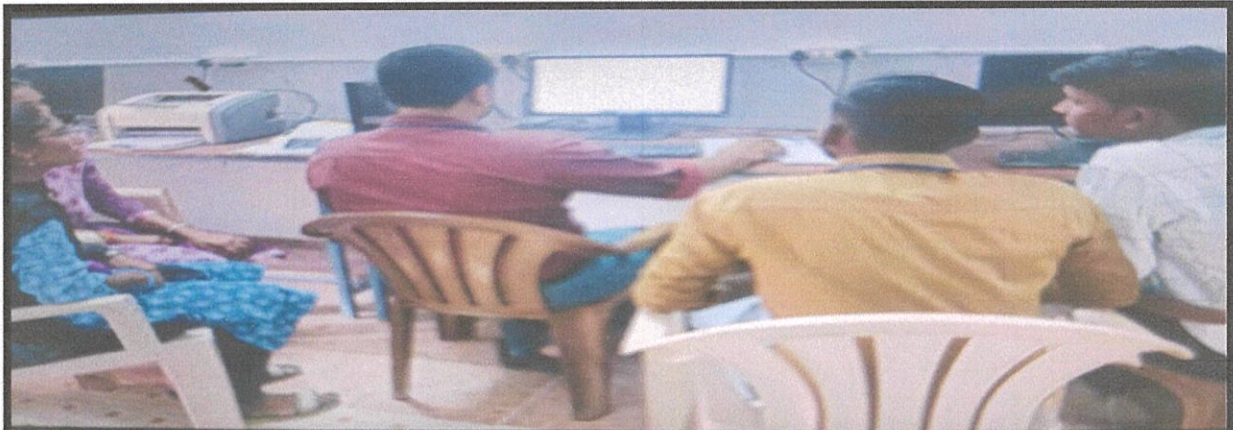

NIRMALACOLLEGE OF PHARMACY

Approved by PCI, New Delhi, Affiliated to JNTUA, Anantapuramu
Chennai - Hyderabad Bypass Road, Ukkayapalli, Kadapa - 516002

GPS Map Camera

Google

Nanapalli, Andhra Pradesh, India
FRWX+94V, Nanapalli, Andhra Pradesh 516002, India
Lat 14.495931°
Long 78.847764°
02/01/23 11:37 AM GMT +05:30