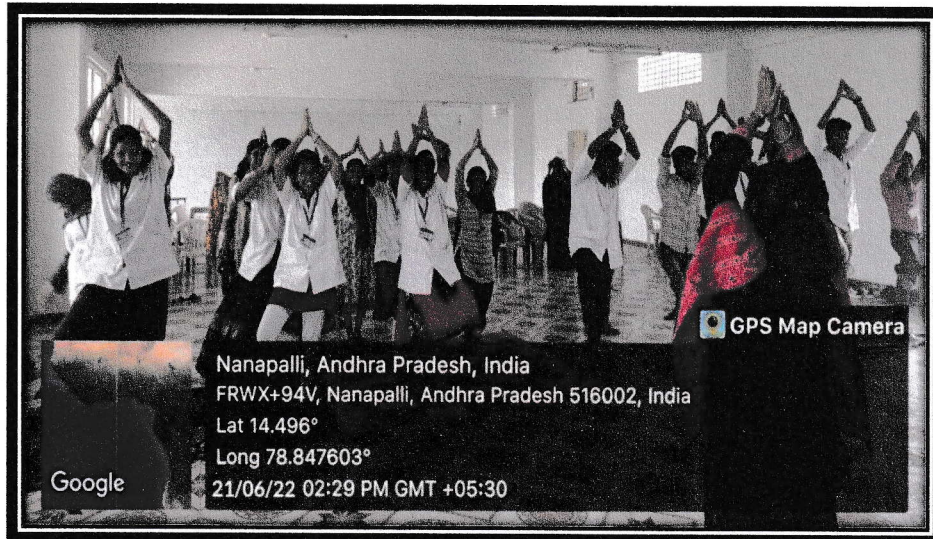

NIRMALA COLLEGE OF PHARMACY

Approved by PCI, New Delhi, Affiliated to JNTUA, Anantapuramu
Chennai -Hyderabad By Pass Road, Ukkayapalli, Kadapa - 516002